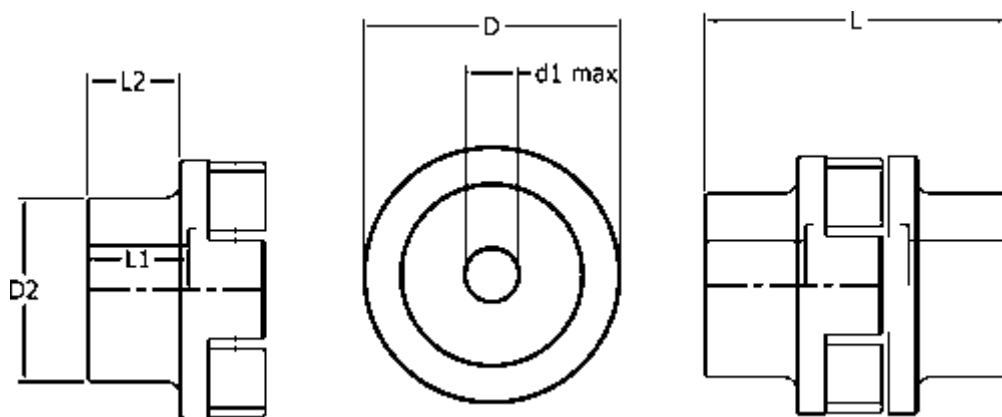

Data Sheet

Article number: 3302230210

Description: Tschan Hub LST S230 part 210
Maks. boring 105 mm

Measures

D = 230

d1 max = 105

D2 = 150

L = 390

L1 = 170

L2 = 151